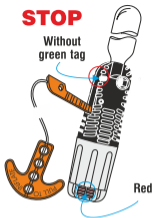

## Auto Re-Arm Kit

A replacement 33gr CO<sub>2</sub> gas cylinder and automatic firing inflator for use with Lalizas auto Lifejackets.

20190  
Auto re-arm kit for JS1  
adult lifejacket

5 204980 201906

[www.lalizas.com](http://www.lalizas.com)

**STOP**

Without green tag

Green Tag Existence :  
**NO**

Color of Auto Firing Indicator :  
**RED**

**ACTIONS**

Replace the water activated devise

Remove and replace the gas cylinder

Place a new green tag